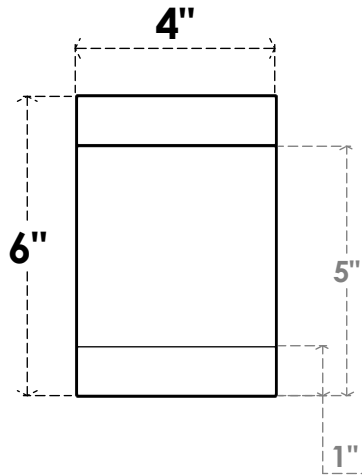

ITEM NUMBER: RFTURO040X06000X20000X006BUR00RCPR

4"W X 6"H X 20"L TIMBERTHANE ROUGH CEDAR BURLINGTON FAUX WOOD OPEN RAFTER TAIL, 6"L END, PRIMED TAN

SIDE PROFILE

FRONT PROFILE

ISOMETRIC

GENERATED DATE : 03/02/2023