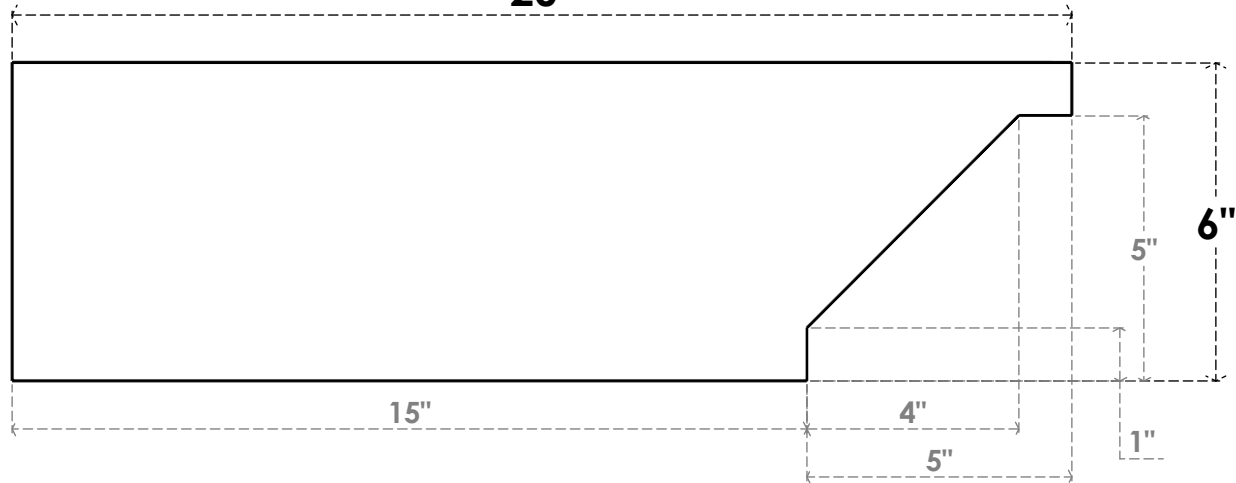

ITEM NUMBER: RFTURO040X06000X20000X006BUR00RCPR

4"W X 6"H X 20"L TIMBERTHANE ROUGH CEDAR BURLINGTON FAUX WOOD OPEN RAFTER TAIL, 6"L END, PRIMED TAN

SIDE PROFILE

FRONT PROFILE

ISOMETRIC

GENERATED DATE : 03/02/2023