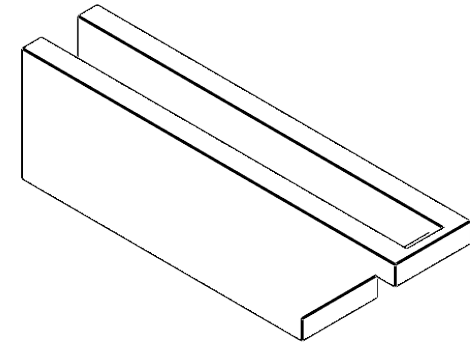

ITEM NUMBER: RFTURO040X06000X20000X006BUR00RCPR

4"W X 6"H X 20"L TIMBERTHANE ROUGH CEDAR BURLINGTON FAUX WOOD OPEN RAFTER TAIL, 6"L END, PRIMED TAN

SIDE PROFILE

FRONT PROFILE

ISOMETRIC

GENERATED DATE : 03/02/2023

EKENA MILLWORK
2300 WEST MAIN ST.
CLARKSVILLE, TX 75426
TOLL FREE: 866-607-0453
WWW.EKENAMILLWORK.COM

NOTES

1. INSTALLATION TO BE COMPLETED IN ACCORDANCE WITH MANUFACTURER'S SPECIFICATIONS.
2. DRAWING MAY NOT BE TO SCALE
3. THIS DRAWING IS INTENDED FOR DESIGN AND PLANNING PURPOSES ONLY.
4. ALL INFORMATION CONTAINED HEREIN WAS CURRENT AT THE TIME OF DEVELOPMENT BUT MUST BE REVIEWED AND APPROVED BY THE PRODUCT MANUFACTURER TO BE CONSIDERED ACCURATE.
5. TIMBERTHANE ARCHITECTURAL PRODUCTS ARE MADE FROM HIGH DENSITY URETHANE AND COME FACTORY PRIMED